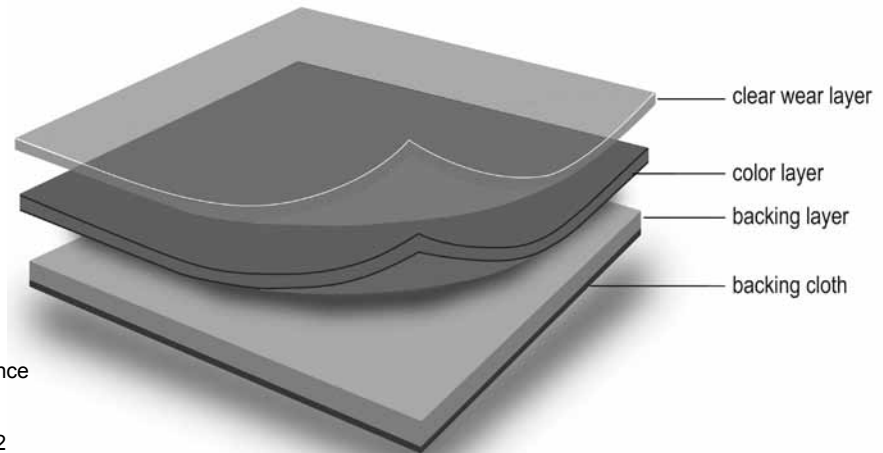

LONSEAL

LONWOOD WITH FOAM

LONWOOD WITH FOAM is designed for interior use in high-volume foot traffic and high-impact athletic and healthcare applications. It has a foam layer that provides an exceptional anti-fatigue flooring option that also combines the warm look of wood with the high performance of vinyl.

STANDARD SIZES (nominal)

Overall thickness: 0.120" (3.0 mm)

Wear layer thickness: 0.020" (0.5 mm)

Roll Size: 6' (1.83 m) wide x 60' (18.3 m)

Weight: 1.3 lb/sq. ft., 460 lbs/roll

Colors: Two available

15-YEAR WARRANTY

Lonseal offers a 15-year limited warranty.

GREEN FEATURES

- GreenMedic™: Formulated for microbial resistance
- GreenAir™: Formulated for low VOC's
- Over 10% post-industrial recycled content
  - Contributes towards LEED MR 4.1 and MR 4.2
- Floorscore® Indoor Air Quality Certified
  - Conforms to CA Specification 01350
  - Low Emitting Materials
- Adhesives and Sealants: IEQ Credit 4.1
- Flooring Systems: IEQ Credit 4.3

TECHNICAL DATA

Sheet Vinyl Floor Covering with Backing, ASTM F1303.....	Type 1, Grade1, Class B
Flexibility, ASTM F137.....	Pass
Hardness, ASTM D2240.....	90
James Machine, SCOF, ASTM D2047.....	Neolite: 0.67, Neolite w/Finish: 0.69
Abrasion Resistance, ASTM D3884.....	0.6%, 1,000 cycles
Static Load (max 0.005"), ASTM F970.....	700 PSI
Short-term Indentation, ASTM F1914.....	0.009" residual indentation @ 75 lbs.
Castor Chair Test, ISO TR4918.....	25,000 cycles - Wear:4.5, Color: 5.0, Change: 4.8
Dimensional Stability, ASTM F2199.....	0.26% loss
Heat Stability, ASTM F1514.....	Pass
Light Stability, ASTM F1515.....	Pass
Critical Radiant Flux, ASTM E648.....	Class 1 ≥ 0.45 watts/cm²
Chemical Resistance, ASTM F925.....	No Change

For detailed installation information, please refer to Lonseal's Technical Manual for Interior Flooring Products at www.lonseal.com.

LONSEAL, INC.
928 E. 238th Street, Carson, CA 90745 USA
800.832.7111 toll free | 310.830.7111 ph
www.lonseal.com

Updated: 04.25.12